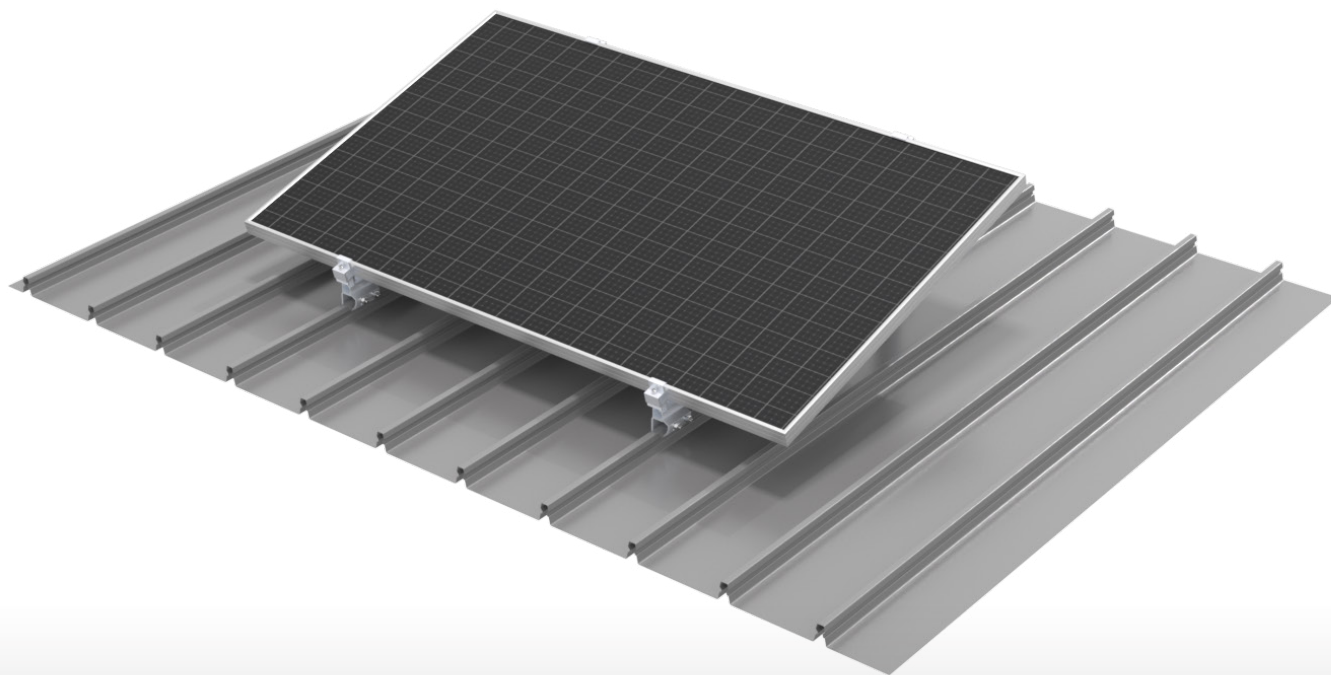

ComT 2.0

Tilt mounting system for PV installation on tin roof's

ComT 2.0

The Clenergy PVezRack® ComT 2.0 is an universal and fast mounting system for PV installation on all residential or commercial flat tin roofs. With its flexible and scalable design it enables perfect utilization of roof surface available. With tilt angles of 5°, 10° or 15°, the PV panels can generate a maximum output.

Main Benefits

Easy and Quick Installation

Highly pre-assembled legs enable easy and fast installation. With only one Z-Module, the legs can easily click into the Brooklyn Klip-lok Clamp with Z-Module Channel at any given points. The storage space is greatly reduced due to the innovative 15° Rear Leg Extension, thereby saving the cost of warehouse management.

Optimize Energy Output

The Legs can mount PV panels that width up to 1200mm. And with 5°, 10° and 15° tilt angles options, PVezRack® ComT 2.0 can offer optimized energy output..

Universal

The adjustable clamps can mount framed PV panels that height from 30 to 46mm.

Technical Details

Roof type	Tin and Flat Roof
PV Panel Dimension	Up to 2400 x 1200mm
Setting Angle	5°, 10° and 15°
Module Orientation	South/North, East-west: Landscape
Material	Main Components: AL6005-T5 Fasteners: SUS 304
Standard	GB50797 AS NZS1170.2 EN1991 JISC8955 ASCE 7-10 SANS 10160
Warranty	12 years