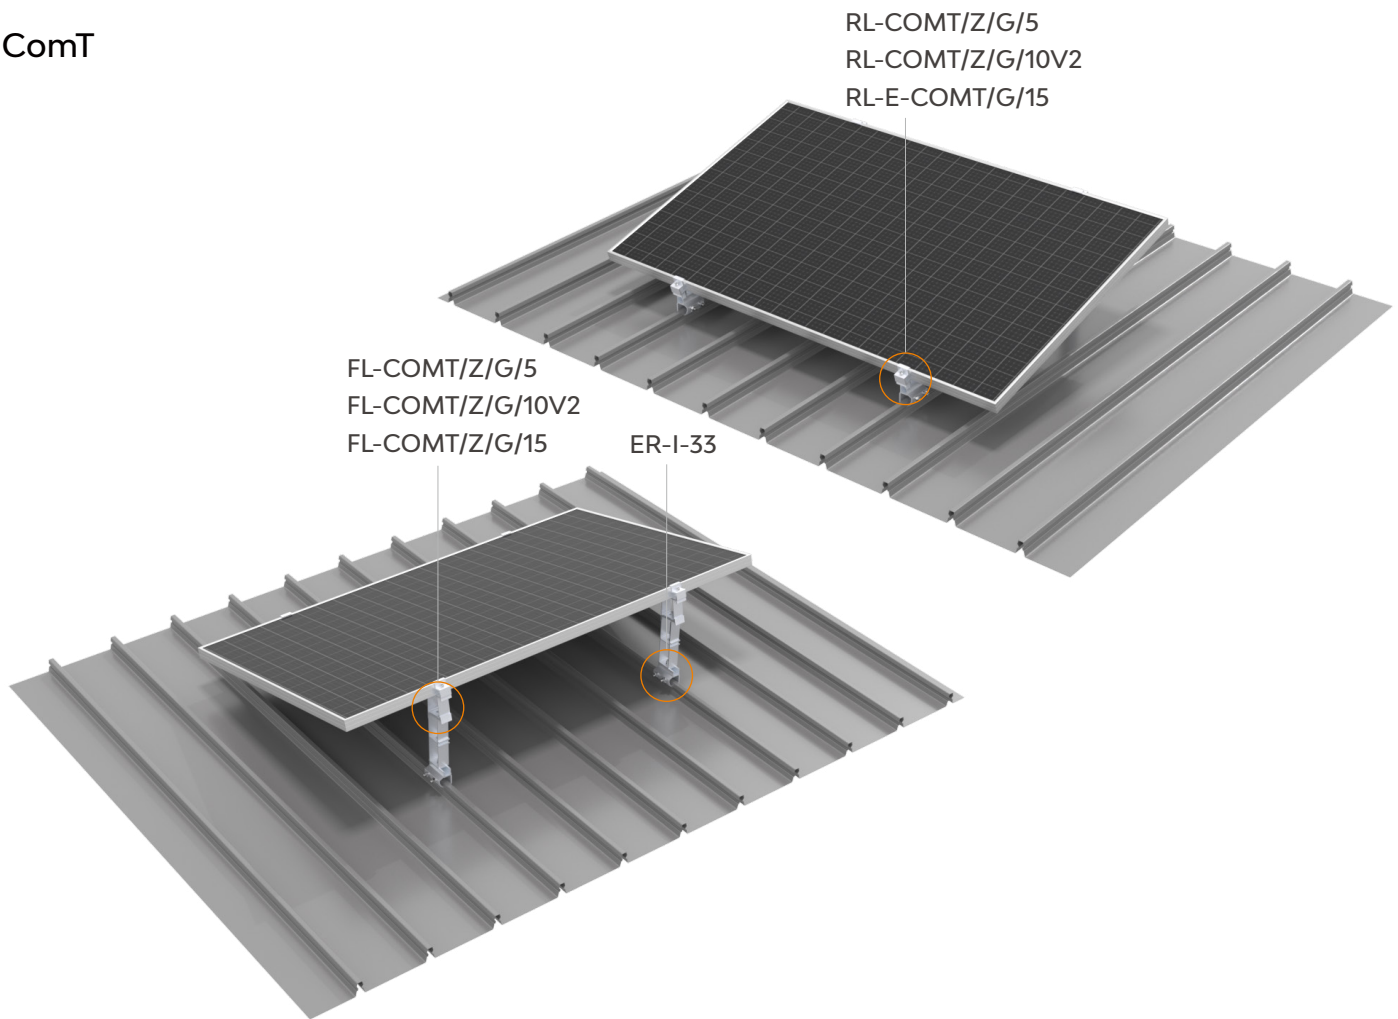

ComT 2.0

Tilt mounting system for PV installation on tin roof's

ComT 2.0

The Clenergy PVezRack® ComT 2.0 is an universal and fast mounting system for PV installation on all residential or commercial flat tin roofs. With its flexible and scalable design it enables perfect utilization of roof surface available. With tilt angles of 5°, 10° or 15°, the PV panels can generate a maximum output.

Optimize Energy Output

The Legs can mount PV panels that width up to 1200mm. And with 5°, 10° and 15° tilt angles options, PVezRack® ComT 2.0 can offer optimized energy output..

Universal

The adjustable clamps can mount framed PV panels that height from 30 to 46mm.

Technical Details

Roof type	Tin and Flat Roof
PV Panel Dimension	Up to 2400 x 1200mm
Setting Angle	5°, 10° and 15°
Module Orientation	South/North, East-west: Landscape
Material	Main Components: AL6005-T5 Fasteners: SUS 304
Standard	GB50797 AS NZS1170.2 EN1991 JISC8955 ASCE 7-10 SANS 10160
Warranty	12 years

ComT

 <p>FL-COMT/Z/G/5 Commercial Tilt, Front Leg Assembly, 5°, with Z-Module and Grounding Pins</p>	 <p>FL-COMT/Z/G/10V2 ComT, Front Leg Assembly, 15°, with Z-Module and Grounding Pins</p>	 <p>FL-COMT/Z/G/15 ComT, Front Leg Assembly, 15°, with Z-Module and Grounding Pins</p>	 <p>RL-COMT/Z/G/5 Commercial Tilt, Rear Leg Assembly, 5°, with Z-Module and Grounding Pins</p>	 <p>RL-COMT/Z/G/10V2 ComT, Rear Leg Assembly, 10°, with Z-Module and Grounding Pins, version 2</p>
 <p>RL-E-COMT/G/15 ComT, Rear Leg Extender, 15°, with Grounding Pins</p>	 <p>ER-I-33 PV-ezRack SolarRoof, Brooklyn Klip-lok Clamp with Z-Module Channel</p>	 <p>EZ-GL-STII Grounding Lug II</p>	 <p>EZ-CC-PV/4 KCapilano Cable Clip for PV Panels for holding 4 cables</p>	